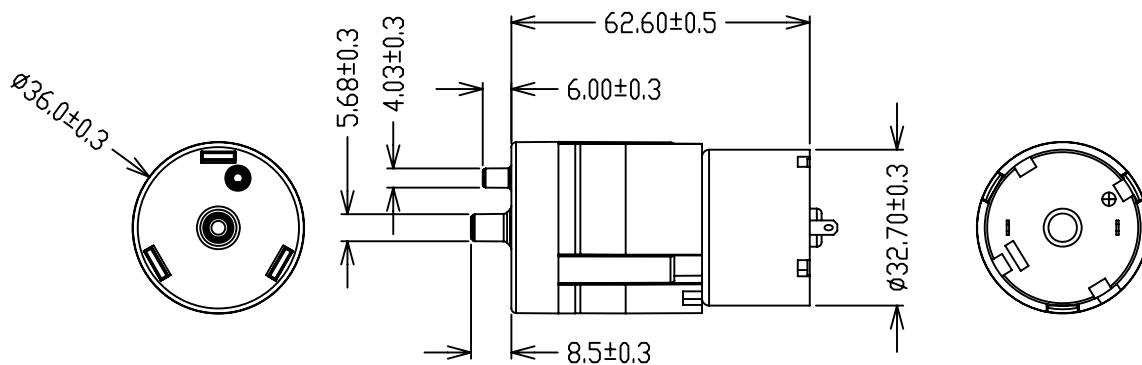

型号 Model: AM520BPM

应用范围: 医疗器械、保健器材、美容美体、家用电器

Application scope: Air massage products, desktop blood pressure monitor, household electrical appliances and other products need inflation

产品照片 Photo

产品尺寸 Dimension

产品特性 Characteristic

额定电压 Rated Voltage	DC6.0V	DC12.0V	DC24.0V
额定电流 Rated Current	<900mA	<600mA	<350mA
充气时间 Inflation Time	<7S (From 0 to 300 mmHg in a 500CC tank)		
流量 Air Flow	>3.5 L/min		
最大压力 Max. Pressure	>600mmHg		
气密性 Leakage	<3 mmHg/min from 300mmhg at 500CC tank.		
噪音 Noise	<60dB (30 cm away)		
使用流体 Apply For	Air		
寿命 Life	30, 000 Times		
使用环境 Environment	0~50 °C, 75% RH		