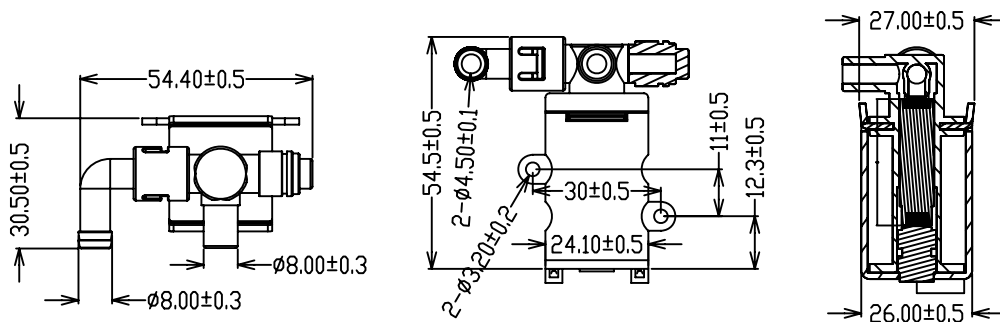

型号 Model: AM855A

应用范围: 医疗器械、保健器材、美容美体、家用电器

Application scope: Air massage products, air passage switch control and other products need deflation or exhausting

产品照片 Photo

产品尺寸 Dimension

产品特性 Characteristic

额定电压 Rated Voltage	DC12.0V
额定电流 Rated Current	250mA
阻抗 Resistance	48 Ω ± 10%
泄气时间 Exhaust Time	Max. 3.0 seconds from 300mmHg reduce to 15 mmHg at 1500CC tank.
气密性 Leakage	Max. 3mmHg/min from 300mmHg at 1500CC tank.
绝缘等级 Insulation Level	A
使用流体 Apply For	Air
寿命 Life	200,000 Times
使用环境 Environment	0~50 °C, 75% RH